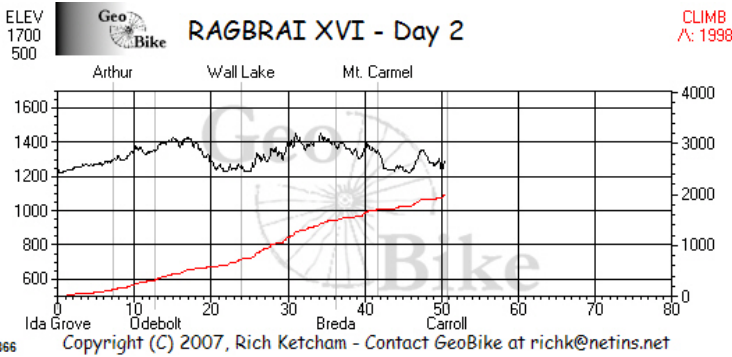

RAGBRAI

RAGBRAI XVI

7/24/1988 - 7/30/1988

GeoBike Ride Summary Sheet

Day - 1

City	Dist (mi)	Delta (mi)	Elev.	Climb-Cumm.	Climb-Last	Climb Grade-Last
Sioux City	0.0	0.0	1199	0	0	0.00
Bronson	13.6	13.6	1099	561	561	0.78
Lucky Valley	29.1	15.5	1217	2025	1464	1.78
Anthon	32.8	3.7	1148	2330	305	1.57
Battle Creek	51.8	19.0	1195	3911	1581	1.58
Ida Grove	59.2	7.4	1220	4046	135	0.35

Day - 1 average climb grade: 1.29%

Day - 2

City	Dist (mi)	Delta (mi)	Elev.	Climb-Cumm.	Climb-Last	Climb Grade-Last
Ida Grove	0.0	0.0	1220	0	0	0.00
Arthur	7.1	7.1	1302	139	139	0.37
Odeboit	12.7	5.6	1394	324	185	0.63
Wall Lake	23.9	11.2	1241	721	397	0.67
Breda	36.2	12.2	1396	1504	783	1.21
Mt. Carmel	41.8	5.6	1348	1707	203	0.68
Carroll	50.8	9.0	1289	2000	293	0.62

Day - 7 average climb grade: 0.66%