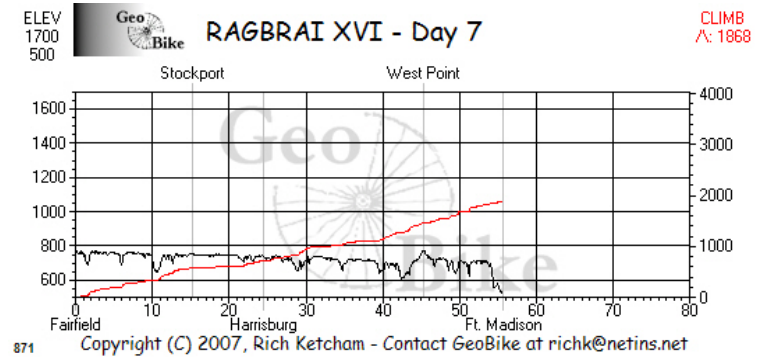

RAGBRAI

RAGBRAI XVI

7/24/1988 - 7/30/1988

GeoBike Ride Summary Sheet

Day - 1

City	Dist (mi)	Delta (mi)	Elev.	Climb-Cumm.	Climb-Last	Climb Grade-Last
Sioux City	0.0	0.0	1199	0	0	0.00
Bronson	13.6	13.6	1099	561	561	0.78
Lucky Valley	29.1	15.5	1217	2025	1464	1.78
Anthon	32.8	3.7	1148	2330	305	1.57
Battle Creek	51.8	19.0	1195	3911	1581	1.58
Ida Grove	59.2	7.4	1220	4046	135	0.35

Day - 1 average climb grade: 1.29%

Day - 2

City	Dist (mi)	Delta (mi)	Elev.	Climb-Cumm.	Climb-Last	Climb Grade-Last
Ida Grove	0.0	0.0	1220	0	0	0.00
Arthur	7.1	7.1	1302	139	139	0.37
Odeboit	12.7	5.6	1394	324	185	0.63
Wall Lake	23.9	11.2	1241	721	397	0.67
Breda	36.2	12.2	1396	1504	783	1.21
Mt. Carmel	41.8	5.6	1348	1707	203	0.68
Carroll	50.8	9.0	1289	2000	293	0.62

Day - 7 average climb grade: 0.66%