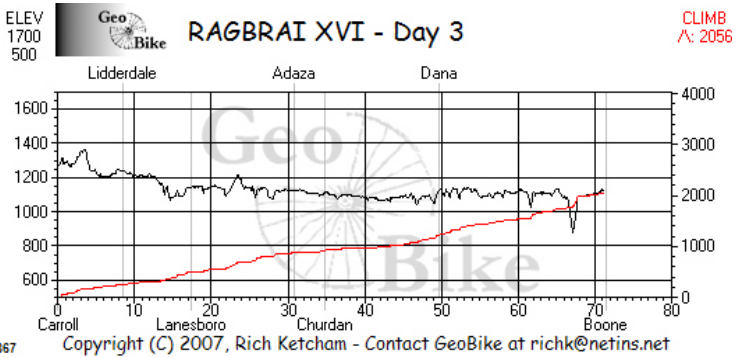

RAGBRAI

RAGBRAI XVI

7/24/1988 - 7/30/1988

GeoBike Ride Summary Sheet

Day - 1

City	Dist (mi)	Delta (mi)	Elev.	Climb-Cumm.	Climb-Last	Climb Grade-Last
Sioux City	0.0	0.0	1199	0	0	0.00
Bronson	13.6	13.6	1099	561	561	0.78
Lucky Valley	29.1	15.5	1217	2025	1464	1.78
Anthon	32.8	3.7	1148	2330	305	1.57
Battle Creek	51.8	19.0	1195	3911	1581	1.58
Ida Grove	59.2	7.4	1220	4046	135	0.35

Day - 1 average climb grade: 1.29%

Day - 2

City	Dist (mi)	Delta (mi)	Elev.	Climb-Cumm.	Climb-Last	Climb Grade-Last
Ida Grove	0.0	0.0	1220	0	0	0.00
Arthur	7.1	7.1	1302	139	139	0.37
Odeboit	12.7	5.6	1394	324	185	0.63
Wall Lake	23.9	11.2	1241	721	397	0.67
Breda	36.2	12.2	1396	1504	783	1.21
Mt. Carmel	41.8	5.6	1348	1707	203	0.68
Carroll	50.8	9.0	1289	2000	293	0.62

Day - 2 average climb grade: 0.75%

Day - 3

City	Dist (mi)	Delta (mi)	Elev.	Climb-Cumm.	Climb-Last	Climb Grade-Last
Carroll	0.0	0.0	1289	0	0	0.00
Lidderdale	8.4	8.4	1229	257	257	0.58
Lanesboro	17.3	8.9	1148	494	237	0.51
Adaza	30.8	13.4	1122	884	390	0.55
Churdan	34.9	4.1	1142	929	45	0.21
Dana	49.8	14.9	1121	1233	304	0.39
Boone	71.5	21.7	1112	2064	831	0.73

Day - 7 average climb grade: 0.66%