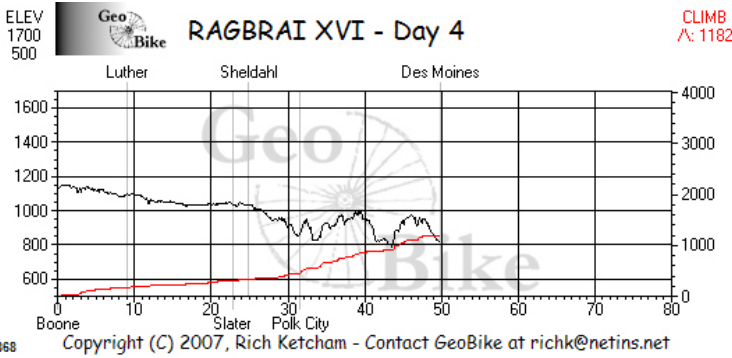

RAGBRAI

RAGBRAI XVI

7/24/1988 - 7/30/1988

GeoBike Ride Summary Sheet

Day - 1

City	Dist (mi)	Delta (mi)	Elev.	Climb-Cumm.	Climb-Last	Climb Grade-Last
Sioux City	0.0	0.0	1199	0	0	0.00
Bronson	13.6	13.6	1099	561	561	0.78
Lucky Valley	29.1	15.5	1217	2025	1464	1.78
Anthon	32.8	3.7	1148	2330	305	1.57
Battle Creek	51.8	19.0	1195	3911	1581	1.58
Ida Grove	59.2	7.4	1220	4046	135	0.35

Day - 1 average climb grade: 1.29%

Day - 2

City	Dist (mi)	Delta (mi)	Elev.	Climb-Cumm.	Climb-Last	Climb Grade-Last
Ida Grove	0.0	0.0	1220	0	0	0.00
Arthur	7.1	7.1	1302	139	139	0.37
Odeboit	12.7	5.6	1394	324	185	0.63
Wall Lake	23.9	11.2	1241	721	397	0.67
Breda	36.2	12.2	1396	1504	783	1.21
Mt. Carmel	41.8	5.6	1348	1707	203	0.68
Carroll	50.8	9.0	1289	2000	293	0.62

Day - 2 average climb grade: 0.75%

Day - 3

City	Dist (mi)	Delta (mi)	Elev.	Climb-Cumm.	Climb-Last	Climb Grade-Last
Carroll	0.0	0.0	1289	0	0	0.00
Lidderdale	8.4	8.4	1229	257	257	0.58
Lanesboro	17.3	8.9	1148	494	237	0.51
Adaza	30.8	13.4	1122	884	390	0.55
Churdan	34.9	4.1	1142	929	45	0.21
Dana	49.8	14.9	1121	1233	304	0.39
Boone	71.5	21.7	1112	2064	831	0.73

Day - 7 average climb grade: 0.66%