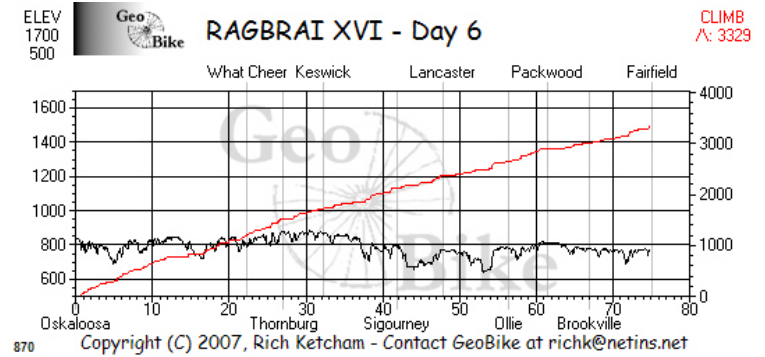

RAGBRAI

RAGBRAI XVI

7/24/1988 - 7/30/1988

GeoBike Ride Summary Sheet

Day - 1

City	Dist (mi)	Delta (mi)	Elev.	Climb-Cumm.	Climb-Last	Climb Grade-Last
Sioux City	0.0	0.0	1199	0	0	0.00
Bronson	13.6	13.6	1099	561	561	0.78
Lucky Valley	29.1	15.5	1217	2025	1464	1.78
Anthon	32.8	3.7	1148	2330	305	1.57
Battle Creek	51.8	19.0	1195	3911	1581	1.58
Ida Grove	59.2	7.4	1220	4046	135	0.35

Day - 1 average climb grade: 1.29%

Day - 2

City	Dist (mi)	Delta (mi)	Elev.	Climb-Cumm.	Climb-Last	Climb Grade-Last
Ida Grove	0.0	0.0	1220	0	0	0.00
Arthur	7.1	7.1	1302	139	139	0.37
Odeboit	12.7	5.6	1394	324	185	0.63
Wall Lake	23.9	11.2	1241	721	397	0.67
Breda	36.2	12.2	1396	1504	783	1.21
Mt. Carmel	41.8	5.6	1348	1707	203	0.68
Carroll	50.8	9.0	1289	2000	293	0.62

Day - 2 average climb grade: 0.75%

Day - 3

City	Dist (mi)	Delta (mi)	Elev.	Climb-Cumm.	Climb-Last	Climb Grade-Last
Carroll	0.0	0.0	1289	0	0	0.00
Lidderdale	8.4	8.4	1229	257	257	0.58
Lanesboro	17.3	8.9	1148	494	237	0.51
Adaza	30.8	13.4	1122	884	390	0.55
Churdan	34.9	4.1	1142	929	45	0.21
Dana	49.8	14.9	1121	1233	304	0.39
Boone	71.5	21.7	1112	2064	831	0.73

Day - 7 average climb grade: 0.66%