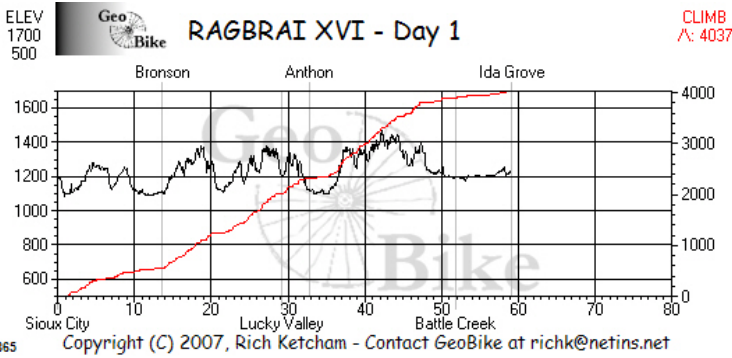

RAGBRAI

RAGBRAI XVI

7/24/1988 - 7/30/1988

GeoBike Ride Summary Sheet

Day - 1

City	Dist (mi)	Delta (mi)	Elev.	Climb-Cumm.	Climb-Last	Climb Grade-Last
Sioux City	0.0	0.0	1199	0	0	0.00
Bronson	13.6	13.6	1099	561	561	0.78
Lucky Valley	29.1	15.5	1217	2025	1464	1.78
Anthon	32.8	3.7	1148	2330	305	1.57
Battle Creek	51.8	19.0	1195	3911	1581	1.58
Ida Grove	59.2	7.4	1220	4046	135	0.35

Day - 1 average climb grade: 1.29%

Day - 2

City	Dist (mi)	Delta (mi)	Elev.	Climb-Cumm.	Climb-Last	Climb Grade-Last
Ida Grove	0.0	0.0	1220	0	0	0.00
Arthur	7.1	7.1	1302	139	139	0.37
Odeboit	12.7	5.6	1394	324	185	0.63
Wall Lake	23.9	11.2	1241	721	397	0.67
Breda	36.2	12.2	1396	1504	783	1.21
Mt. Carmel	41.8	5.6	1348	1707	203	0.68
Carroll	50.8	9.0	1289	2000	293	0.62

Day - 7 average climb grade: 0.66%