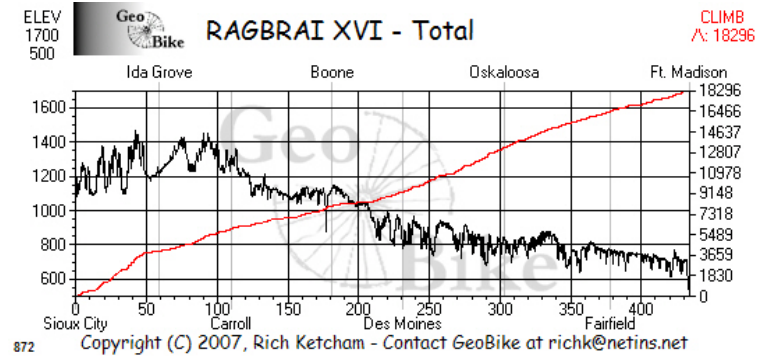

RAGBRAI

RAGBRAI XVI

7/24/1988 - 7/30/1988

GeoBike Ride Summary Sheet

Day - 1

City	Dist (mi)	Delta (mi)	Elev.	Climb-Cumm.	Climb-Last	Climb Grade-Last
Sioux City	0.0	0.0	1199	0	0	0.00
Bronson	13.6	13.6	1099	561	561	0.78
Lucky Valley	29.1	15.5	1217	2025	1464	1.78
Anthon	32.8	3.7	1148	2330	305	1.57
Battle Creek	51.8	19.0	1195	3911	1581	1.58
Ida Grove	59.2	7.4	1220	4046	135	0.35

Day - 1 average climb grade: 1.29%

Day - 2

City	Dist (mi)	Delta (mi)	Elev.	Climb-Cumm.	Climb-Last	Climb Grade-Last
Ida Grove	0.0	0.0	1220	0	0	0.00
Arthur	7.1	7.1	1302	139	139	0.37
Odeboit	12.7	5.6	1394	324	185	0.63
Wall Lake	23.9	11.2	1241	721	397	0.67
Breda	36.2	12.2	1396	1504	783	1.21
Mt. Carmel	41.8	5.6	1348	1707	203	0.68
Carroll	50.8	9.0	1289	2000	293	0.62

Day - 7 average climb grade: 0.66%