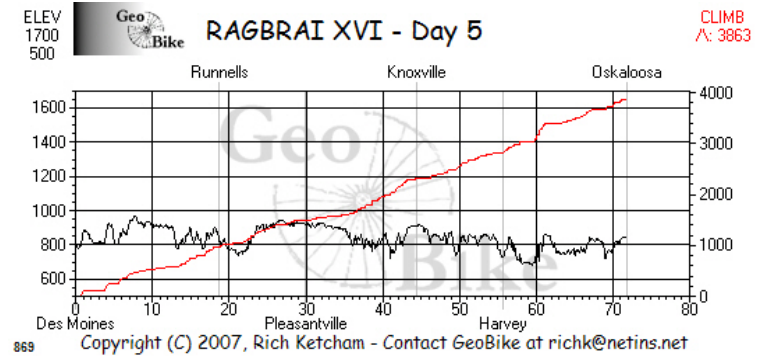

RAGBRAI

RAGBRAI XVI

7/24/1988 - 7/30/1988

GeoBike Ride Summary Sheet

Day - 1

City	Dist (mi)	Delta (mi)	Elev.	Climb-Cumm.	Climb-Last	Climb Grade-Last
Sioux City	0.0	0.0	1199	0	0	0.00
Bronson	13.6	13.6	1099	561	561	0.78
Lucky Valley	29.1	15.5	1217	2025	1464	1.78
Anthon	32.8	3.7	1148	2330	305	1.57
Battle Creek	51.8	19.0	1195	3911	1581	1.58
Ida Grove	59.2	7.4	1220	4046	135	0.35

Day - 1 average climb grade: 1.29%

Day - 2

City	Dist (mi)	Delta (mi)	Elev.	Climb-Cumm.	Climb-Last	Climb Grade-Last
Ida Grove	0.0	0.0	1220	0	0	0.00
Arthur	7.1	7.1	1302	139	139	0.37
Odeboit	12.7	5.6	1394	324	185	0.63
Wall Lake	23.9	11.2	1241	721	397	0.67
Breda	36.2	12.2	1396	1504	783	1.21
Mt. Carmel	41.8	5.6	1348	1707	203	0.68
Carroll	50.8	9.0	1289	2000	293	0.62

Day - 7 average climb grade: 0.66%